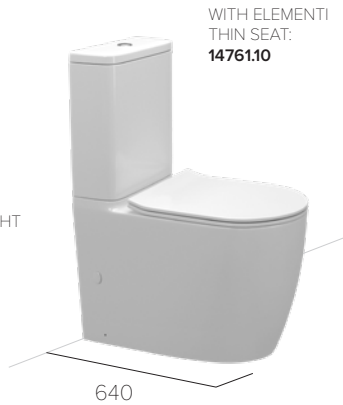

## UNO OVERHEIGHT BTW CC TOILET SUITE

RIMLESS HYPER JET FLUSH  
 SET OUTS:  
 S PAN: 55-132MM  
 178-233MM WITH  
 OPTIONAL 12607.00 BEND  
 P PAN: 180MM  
 WELS 4 STAR:  
 4.5 L PER FULL FLUSH  
 3 L PER HALF FLUSH  
 BOTTOM LEFT, BOTTOM RIGHT  
 & BACK INLET  
 GLOSS WHITE  
 VITREOUS CHINA